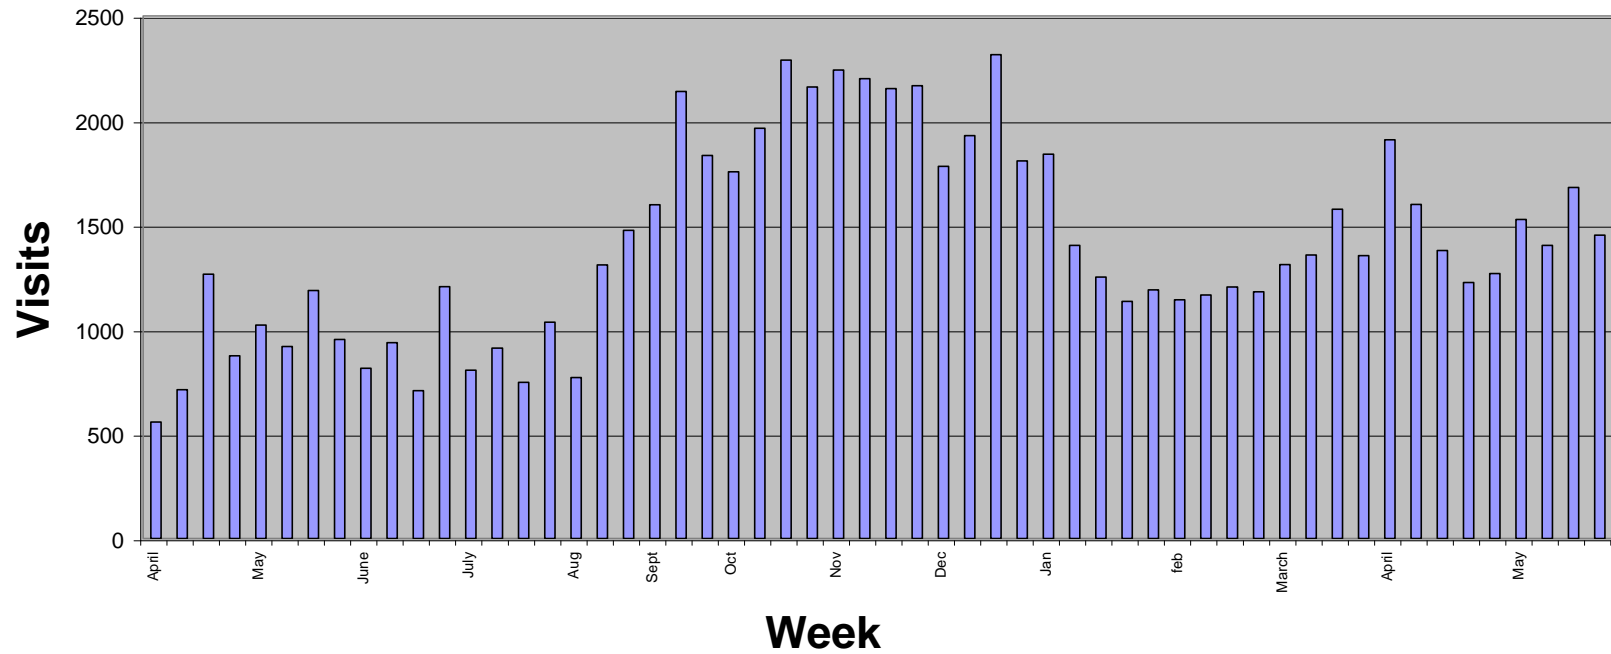

Weekly Re-Test.com Web Traffic

Data provided by WebTrends

This graph shows the number of visits in a given week. A "visit" is an individual session on the site. One visit may have several "hits" and page views. Unlike others, we do not use hits as a measure of activity (we get 20,000-30,000 hits/wk).